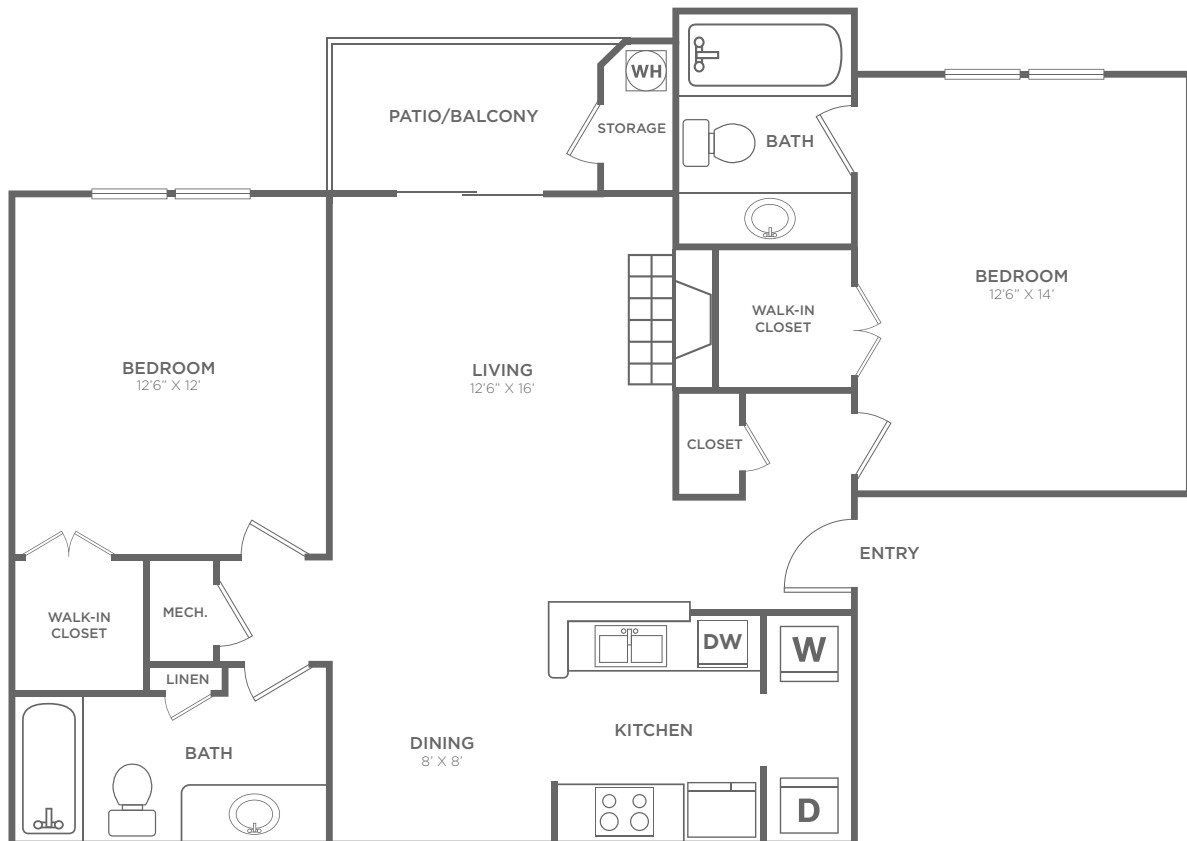

The Edisto

2 BED / 2 BATH

993
SQ. FT.

PALMETTO PLACE
Apartment Homes

6000 Palmetto Place | Fort Mill, SC 29708

803-253-1838 | www.livepalmettoplace.com

Dimensions and square footage shown are approximate and pricing/availability is subject to change