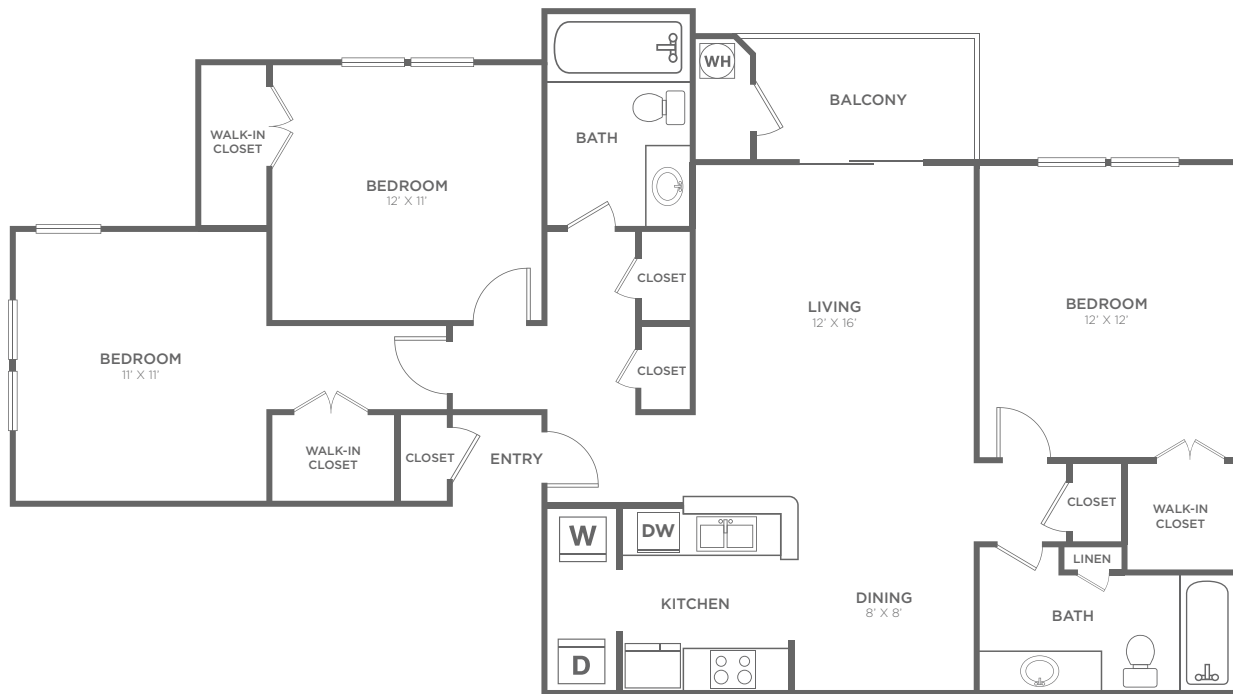

The Savannah

3 BED / 2 BATH

1195
SQ. FT.

PALMETTO PLACE
Apartment Homes

6000 Palmetto Place | Fort Mill, SC 29708

803-253-1838 | www.livepalmettoplace.com

Dimensions and square footage shown are approximate and pricing/availability is subject to change